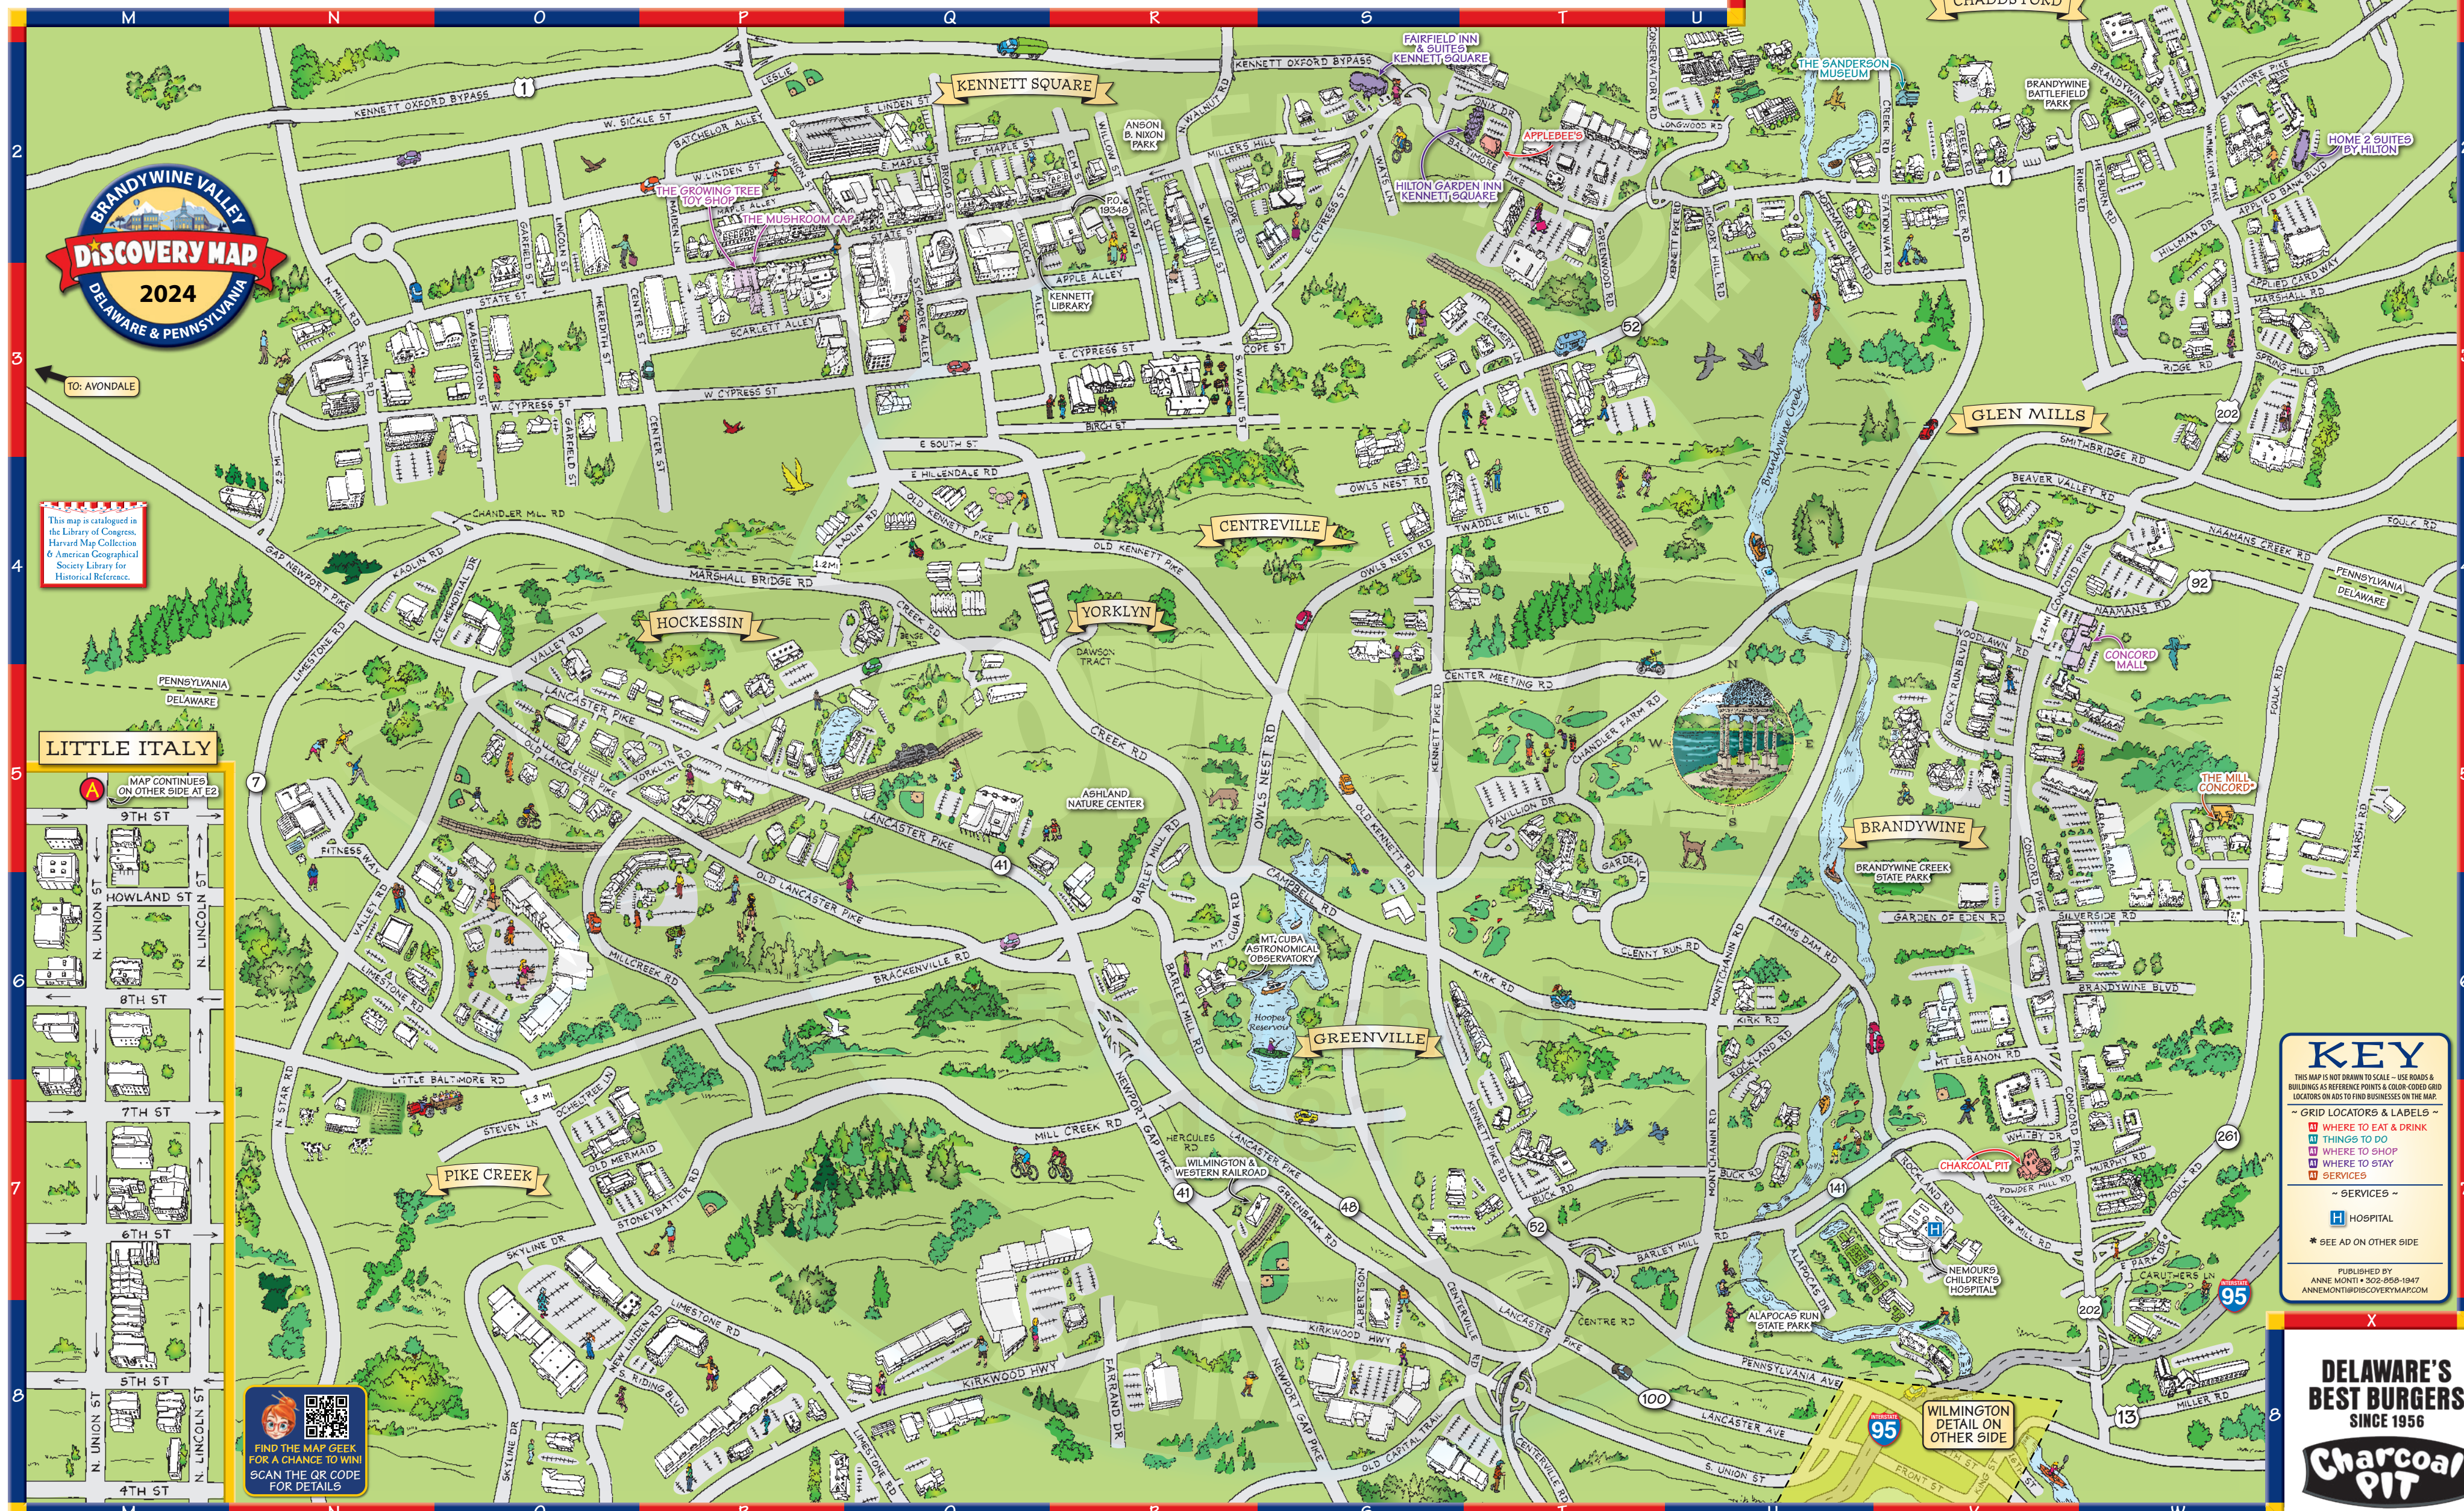

The Sanderson Museum

200 Years of Local
and American History

1755 Creek Road, Chadds Ford, PA
610.388.6545 • SandersonMuseum.org

BRANDY WINE VALLEY
DISCOVERY MAP
The Journey Starts Here

PUBLISHED BY:
Anne Monti
AnneMonti@DiscoveryMap.com
(302) 858-1947

©2024. THIS MAP IS PUBLISHED PURSUANT TO A LICENSE FROM DISCOVERY MAP INTERNATIONAL, INC. AND IS NOT AFFILIATED WITH, SPONSORED BY, OR ENDORSED BY ANY OTHER COMPANY OR PUBLICATION. NO PART OF THIS WORK MAY BE REPRODUCED OR TRANSMITTED WITHOUT THEIR WRITTEN PERMISSION.

HEADED SOUTH?
Check Out OCEAN CITY!

Only 145 miles from Brandywine!

Start Your Own
Discovery Map

Scan For More Info

DiscoveryMap.com/Franchise

FREE MAPS
Available for
Businesses, Restaurants,
Hotels, Welcome Packets,
Special Events and more!